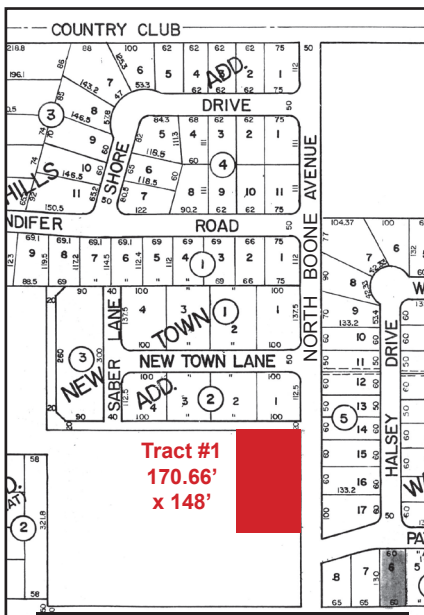

**Sale Location: 909 North Boone, Elk City, OK  
All Real Estate will sell promptly at 10 a.m. at this location.**

**Tract #1  
170.66'  
x 148'**

**Real Estate sells at 10 a.m.!**

**TRACT #2**

and has been made into a 7'x 26' room and two 15'x26' rooms with 9'x12' overhead doors. This property would make someone a excellent location for a vehicle repair business, any type of retail business or storage units for boats or travel trailers or motor homes.