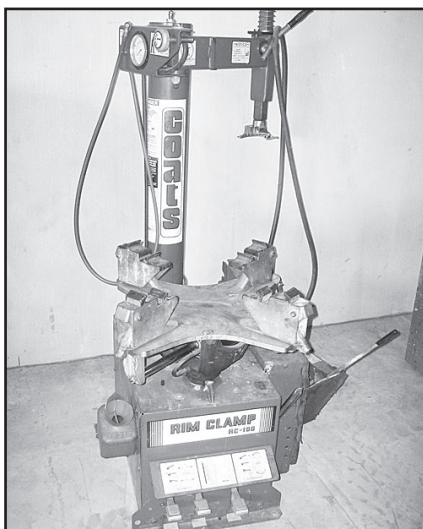

- Large Lot, Speaker Systems, Combination Meter, Handle Sets, Boot Sets, Gold Wing CB Radio, Heated Grips for '01 Gold Wing, 4-Wheeler Winch Mounts, Handle Bar Covers, ATV Tree Stand Carrier
- Several Replacement Covers, Fenders, Bumpers
- Several Motorcycle Custom Exhaust Sets – Vance & Hines & Python
- 50-Metal Shelf Units
- 5-Pair ICON Boots
- 2-Helmet Display Racks
- Several Watercraft Covers
- 20+-Helmets – MDS, AFX, ICON
- 1-Lot Leather Jackets, Vest, Pants, Chaps

MOTORCYCLE & ATV TIRES & WHEELS

- 200+-Tires – Bridgestone, Dunlop, Drag Specialties, Maxxis, Michelin
- 1-Lot Take-off 4-Wheeler Tires
- 50+-Wheels
- 8-Tire Racks
- 1-Set of (4) 27x11.00-14 Custom Tires & Wheels