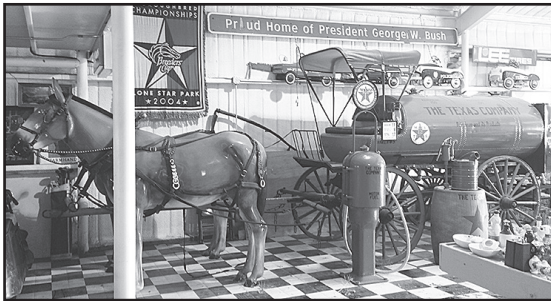

PUBLIC AUCTION

**Saturday,
Sept. 24, 2016
10:00 a.m.**

**Collectible Cars • Cushman's • Fuel Trucks • Horse Drawn Tank
Pedal Cars • Motorized Car • Car Lift & Trailer • Texaco Collectibles
Signs of All Kinds • Toy Cars • Trucks • Banks • Collectibles**

SALE LOCATION: Shamrock Community Center, 911 South Main Street, Shamrock TX
Exit 163 off of I-40 go 2 miles South on Main Street (Hwy. 83)

COLLECTIBLE CARS CUSHMANS-FUEL TRUCKS & HORSE DRAWN TANK

- 1-1964 Volkswagen Woody w/California Carrier, Surfboard, One Wheel Trailer, Built & Autographed by George Barris
- 1-1964 Thunderbird Roadster, Convertible, Retractable Top
- 1-1957 Chevrolet Bel Air, Tune Port Fuel Injection, 350, R-700 Auto., Power Steering/Windows/Brakes, Vintage Air, 2 Door Hardtop
- 1-1927 Ford Model T, Runabout
- 1-Horse Drawn Texaco Tanker (Kerosene/Motor Fuel/Motor Oil)
- 1-1925 Ford TT Delivery Tanker Truck (Kerosene/Motor Fuel/Motor Oil)
- 1-1940 Auto Glide Cushman, Twin Exhaust, Restored 1989, Model 22, Strong 8 hp.
- 1-1947 Step-thru Cushman
- 1-1954 Highlander Cushman
- 2-1957 Cushman 1-1958 Cushman
- 1-3 Wheel Cushman Truckster
- 1-1904 Curb Pump
- 1-Oil Barrel w/Hand Pump
- 1-1910 Gilbert Barker T8 Curb Station Gas Pump (Clam)
- 1-Texaco Motor Oil Pump
- 1-1915 Bennett Lubster