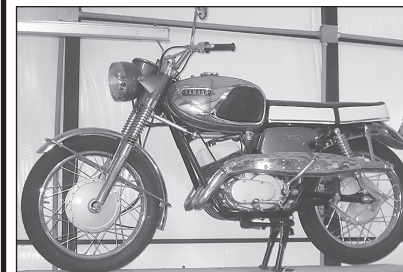

TWO AUCTION RINGS WILL BE UTILIZED - SO BRING A FRIEND!

Saturday, December 9, 2017 • 10:00 a.m.

SALE LOCATION: 204 3RD AVE., REYDON, OKLAHOMA

Auctioneer's Statement: This is a small listing of a very large auction. Two Auction Rings will be utilized to get everything sold in one day. Mr. & Mrs. Scrivner 's hobby was restoring and collecting a variety of antiques and collectibles including pedal toys, metal, porcelain & neon signs, gas pumps, hit and miss engines and we will have several of these items to offer sale day along with tools, 2N, 8N & 9N tractor parts and guns and ammunition. Mr. Scrivner was also an inspiring musician and we will be selling his collection of guitars, violins, mandolins and a lot of musical related items. Everything is clean and in good condition - there is something for everyone....so mark your calendars and bring a friend.