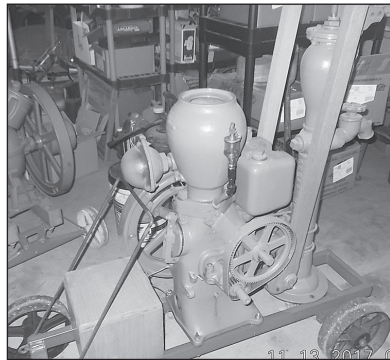

- Wagon, AMF Hook & Ladder, 2 Tricycles, Sears Bike, Red No Fender Wagon, Red IH McCormick Wagon & Fender, Orange Allis-Chalmers Wagon & Fender

TRUE SCALE FARM TOYS

- Large Lot Farm Toys – 1 Hubley Farm Set w/Tractor, Implements, Barn Box – 14 Hubley Tractors, Fertilizer Spreader, Trailer, Planter – 20 John Deere-Tractors, Planters, Cultivators, Moldboard, Hay Wagons Baler, Corn Picker, Crawler – 5 Farmall-Tractors - 7 Allis Chalmers-Tractors, Crop Harvester – 2 Hesston Tractors – 3 Ford Tractor – 1 Kubota Tractor – 2 Massey Ferguson & Massey Harris – 2 International Harvester – 2 Big Buds by DC – 1 Little Genius Plow – 1 Oliver Tractor – 1 New Holland Round Baler – 6 Case Tractors
- 1-Lot Fox Fire Figurines
- 1-Texaco Gas Pumps
- 1-Ford Wagon

HIT & MISS ENGINES PUMP JACKS

- 1-Stover Engine on Cart, 2-2 ½ hp
- 1-Stover Engine, Sears & Roebuck on Cart, 1 hp
- 1-Fairbanks Z Moris & Co. on Cart, 1 ½ hp
- 1-Monitor Chandler co. on Cart w/ Water Pump
- 1-The Racine Sottley on Cart, Montgomery Ward & Co, 2 ½ hp, 100+years old