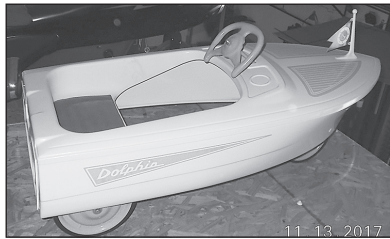

GUNS-AMMUNITION-GUN SAFE

Sells Promptly at 10:00 a.m.

- 1-Browning Buck Mark 22 LR, BSA22 Scope, Special 3-9x32
- 1-Browning Model Challenger 3, Auto, 22 cal.
- 1-Stevens 22 Pump, S/L Rifle
- 1-Stevens Favorite 22 LR, LR14, Model 1915
- 1-Stevens Crack Shot 26, 22 cal.
- 1-Stevens Model 940 B. Selected Forged Steel, 16 ga.
- 1-Winchester Model 1903, Auto.
- 1-Henry Golden Boy 22 LR
- 1-Henry Repeating Arms, 17 HMR
- 1-Henry Repeating Arms, Survival
- 1-Colt M-4 Carbine, 22 cal., Auto.
- 1-Stoeger Accokeek MDA, 22 Mag.
- 1-New England Firearm, Model Handy Rifle, cal. 243 SS, Scope
- 1-Beretta cal. 22 Brew 950
- 1-Hawes Western Six Shooter, cal. 22, SA Revolver
- 1-Savage Model 1903, 22 cal, Pump
- 1-Savage Favorite, 30 cal., 22 LR Rifle
- 1-America Tactical Upper Receiver M4-22
- 1-H&R 22 cal. Revolver, Model 676, 12"
- 1-H&R Model Sportsman 22 Revolver
- 1-Remington Model 660, 243 Win, w/Simmons Scope
- 1-Mossberg IMC Model 817, 17HMP cal. Only, Powerline Scope
- 1-Winchester Model 19-06, 22 cal. LR
- 1-Winchester Fieldmaster, Model 121, 22 cal
- Several BB & Pellet Guns
- 1-Lot Scopes, Clips, Gun Parts, Stocks
- Large Large Lot Ammo-Winchester 22, Hornady 8225, PPU, Agulia 22, CCI Mini Mag, Remington 22 Win Mag, Winchester 410, Golden Bear 110-3, Remington High Vel,