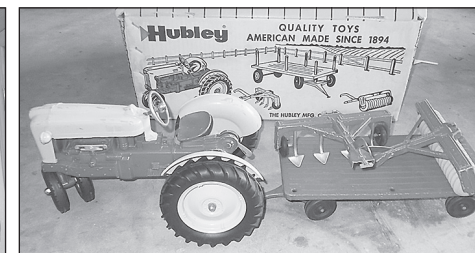

- Guns & Ammo • Gun Safe • Motorcycles • Restored Pedal Toys**
- Hit & Miss Engines • Pump Jacks • Boat Fishing Supplies**
- Metal & Porcelain Signs • Ford Tractor Parts**
- Musical Instruments, Amps & Cases • Gas Pumps**
- Oil & Gas Cans • Collectibles • Shop Equipment & Tools**
- Paint & Body Tools & Supplies**

TWO AUCTION RINGS WILL BE UTILIZED - SO BRING A FRIEND!

Saturday, December 9, 2017 • 10:00 a.m.

SALE LOCATION: 204 3RD AVE., REYDON, OKLAHOMA

Auctioneer's Statement: This is a small listing of a very large auction. Two Auction Rings will be utilized to get everything sold in one day. Mr. & Mrs. Scrivner 's hobby was restoring and collecting a variety of antiques and collectibles including pedal toys, metal, porcelain & neon signs, gas pumps, hit and miss engines and we will have several of these items to offer sale day along with tools, 2N, 8N & 9N tractor parts and guns and ammunition. Mr. Scrivner was also an inspiring musician and we will be selling his collection of guitars, violins, mandolins and a lot of musical related items. Everything is clean and in good condition - there is something for everyone....so mark your calendars and bring a friend.