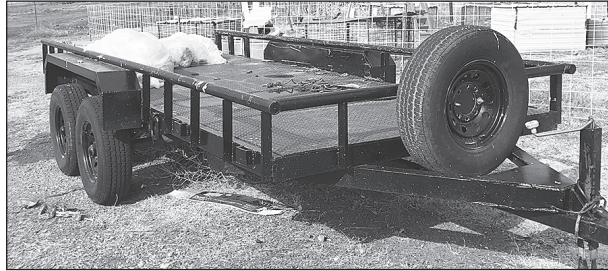

SALE LOCATION: From Intersection of 3rd Street & Randall Street in Elk City, OK go 3.7 miles North on Randall to sale site. 10693 N. 2000 Rd, Elk City, OK

TRACTOR-TRAILERS - CONEX 4 WHEELER-MOWERS

- 1-Massey Ferguson 85 Tractor, 3 pt. PTO, Propane
- 1-16' TA Utility Trailer, BP, Wooden Floor
- 1-16' TA Utility Trailer, BP, 18" Tires, Metal Floor, 2 5/16" Hitch
- 1-5'x7' Shop Built Trailer w/Drop down Ramp, BP
- 1-8'x8'x40' Conex Box
- 1-Kawasaki Prairie V-Twin 7000 4 Wheeler
- 1-Snapper Zero Turn Riding Mower, 48" Cut, Vanguard 20 hp Engine