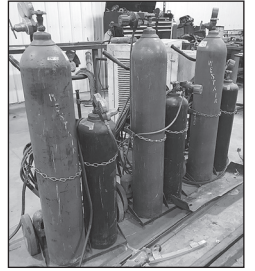

SALE LOCATION: From Intersection of 3rd Street & Randall Street in Elk City, OK go 3.7 miles North on Randall to sale site. 10693 N. 2000 Rd, Elk City, OK

TRACTOR-TRAILERS - CONEX 4 WHEELER-MOWERS

- 1-Massey Ferguson 85 Tractor, 3 pt. PTO, Propane
- 1-16' TA Utility Trailer, BP, Wooden Floor
- 1-16' TA Utility Trailer, BP, 18" Tires, Metal Floor, 2 5/16" Hitch
- 1-5'x7' Shop Built Trailer w/Drop down Ramp, BP
- 1-8'x8'x40' Conex Box
- 1-Kawasaki Prairie V-Twin 7000 4 Wheeler
- 1-Snapper Zero Turn Riding Mower, 48" Cut, Vanguard 20 hp Engine